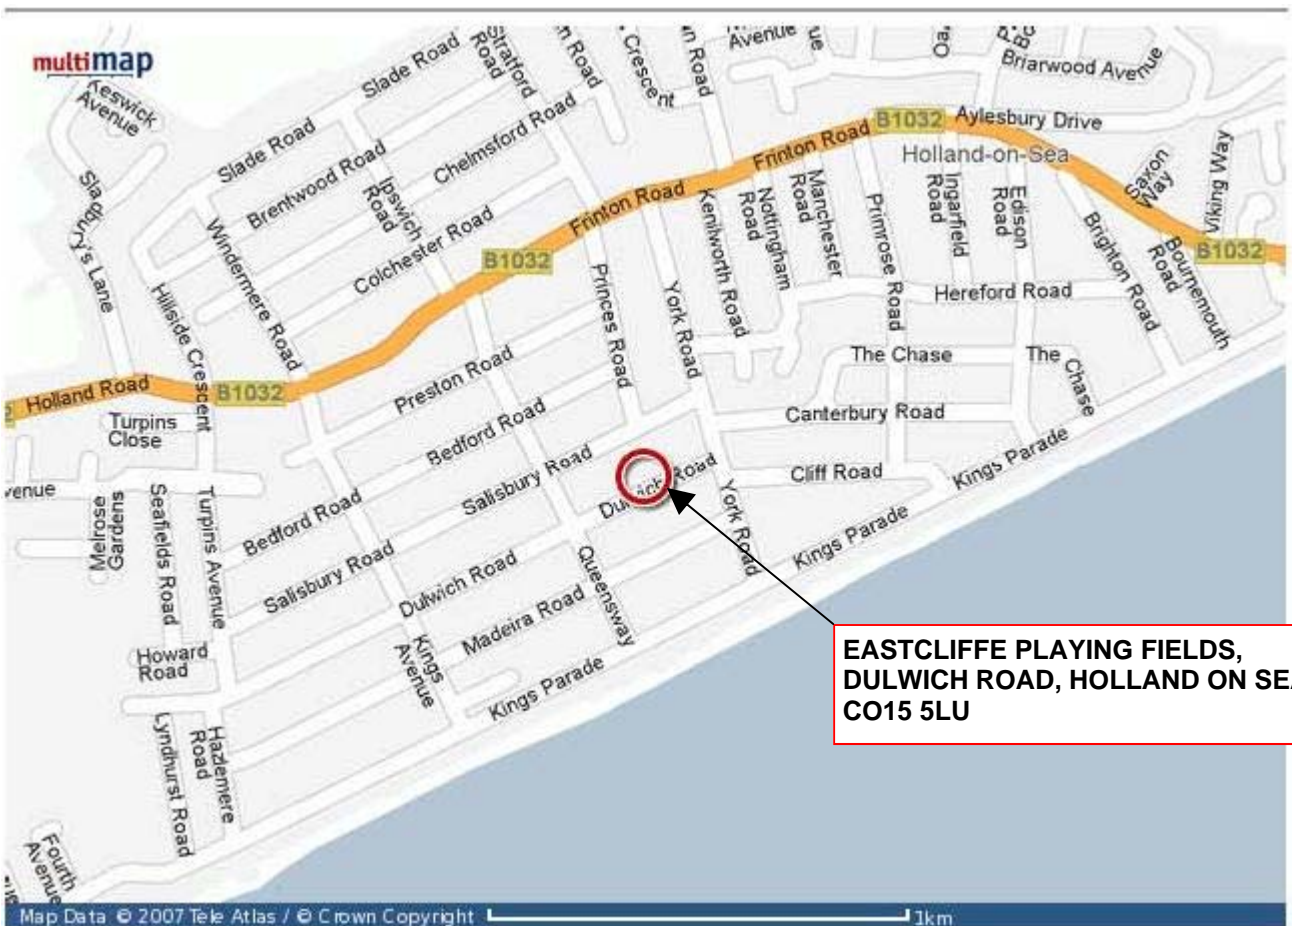

DIRECTIONS TO HOLLAND FC

EASTCLIFFE PLAYING FIELDS,
DULWICH ROAD, HOLLAND ON SEA.
CO15 5LU

EASTCLIFFE PLAYING FIELDS,
DULWICH ROAD, HOLLAND ON SEA.
CO15 5LU